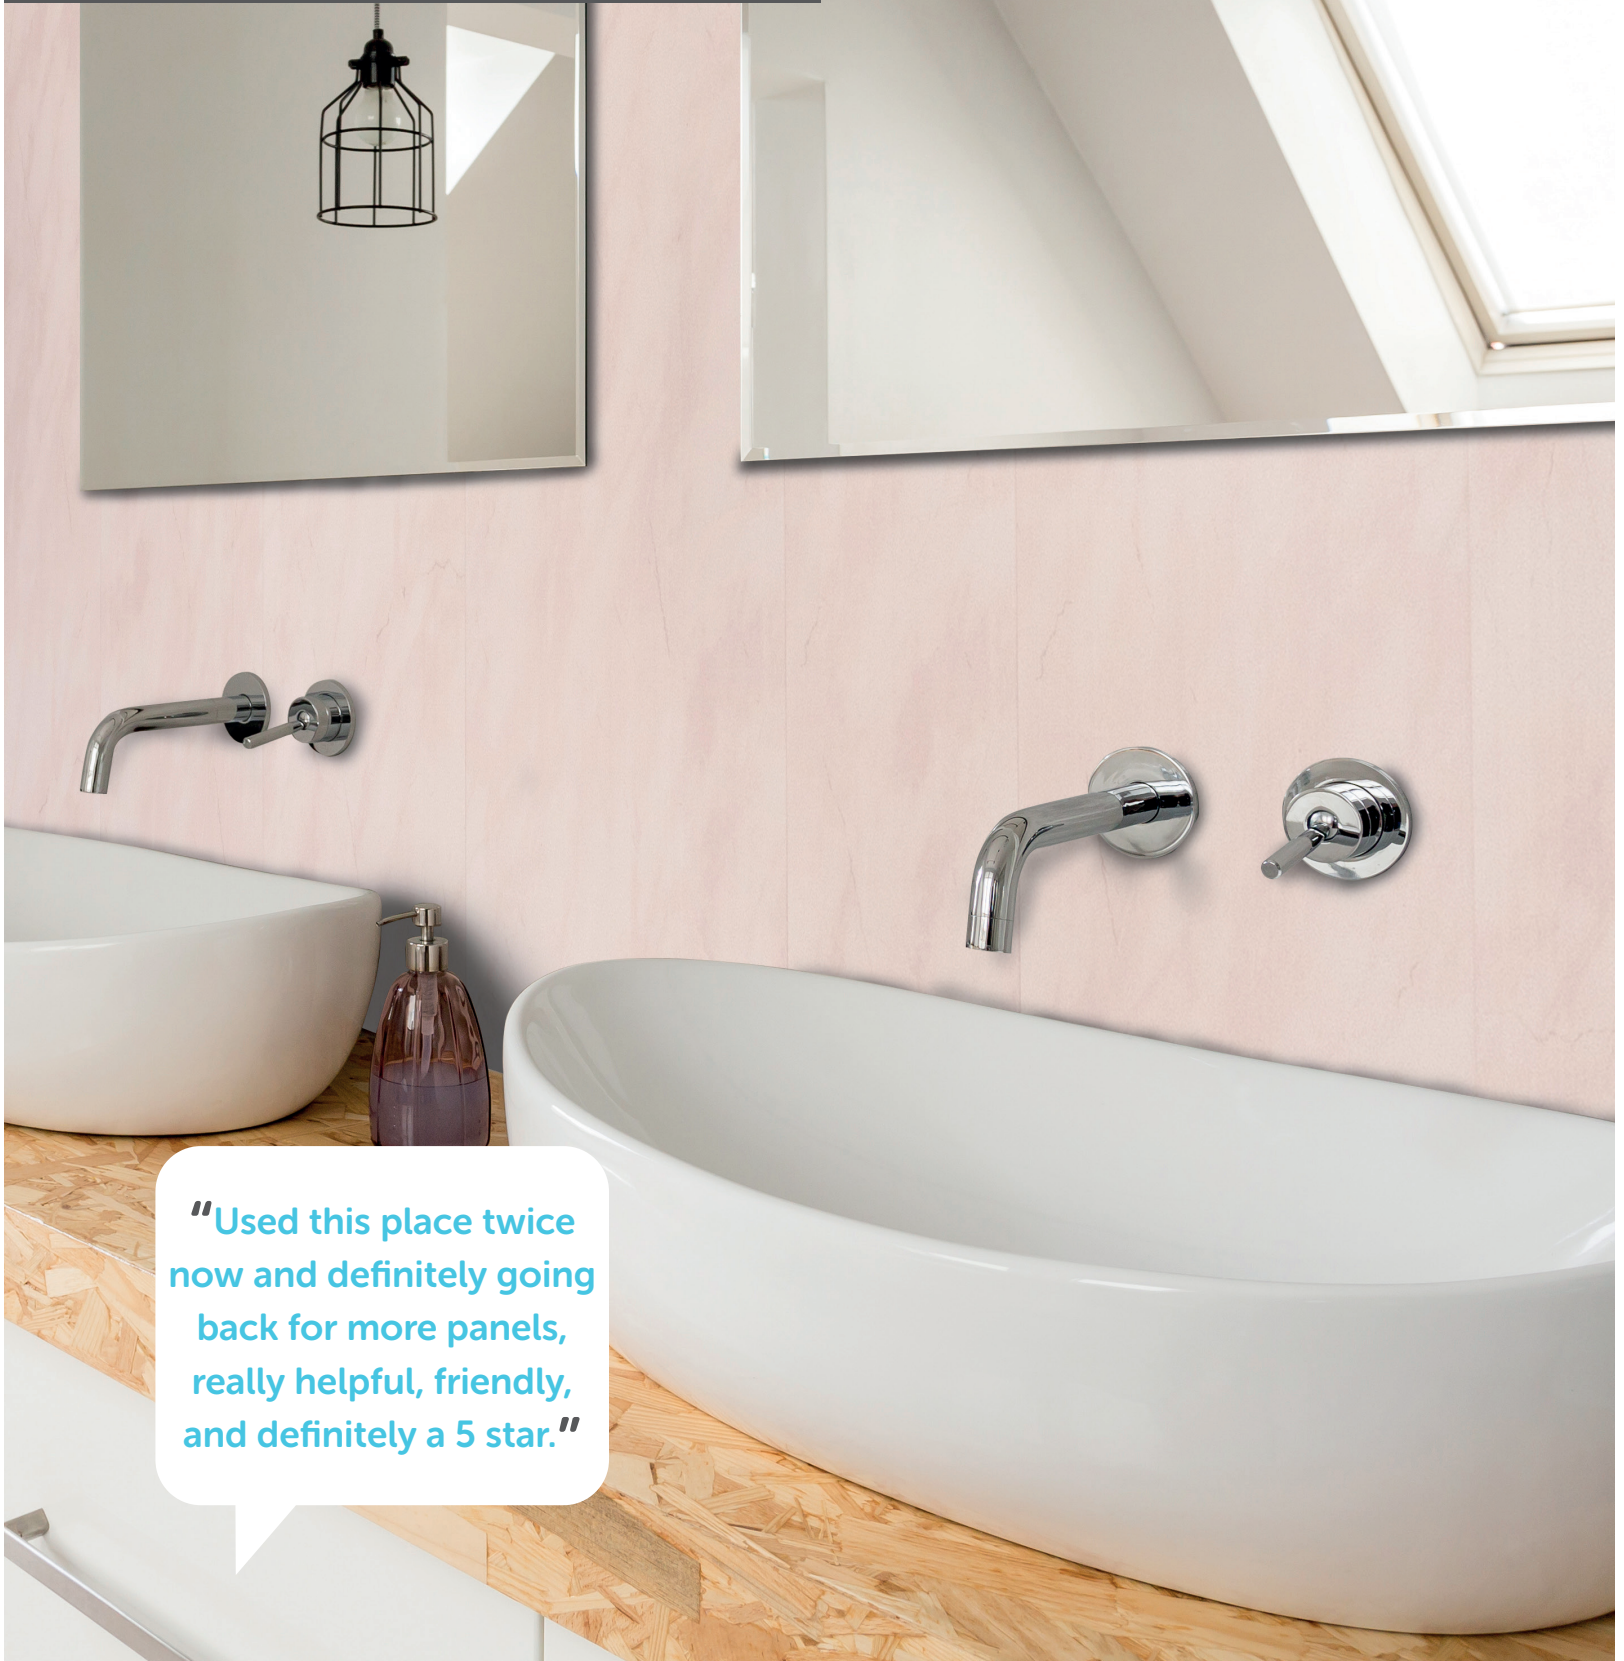

# Wall & Ceiling Panels

(2700 x 250 x 8mm)

**"Used this place twice now and definitely going back for more panels, really helpful, friendly, and definitely a 5 star."**

250mm

Grey Fleck

White Sparkle

Platinum Sparkle