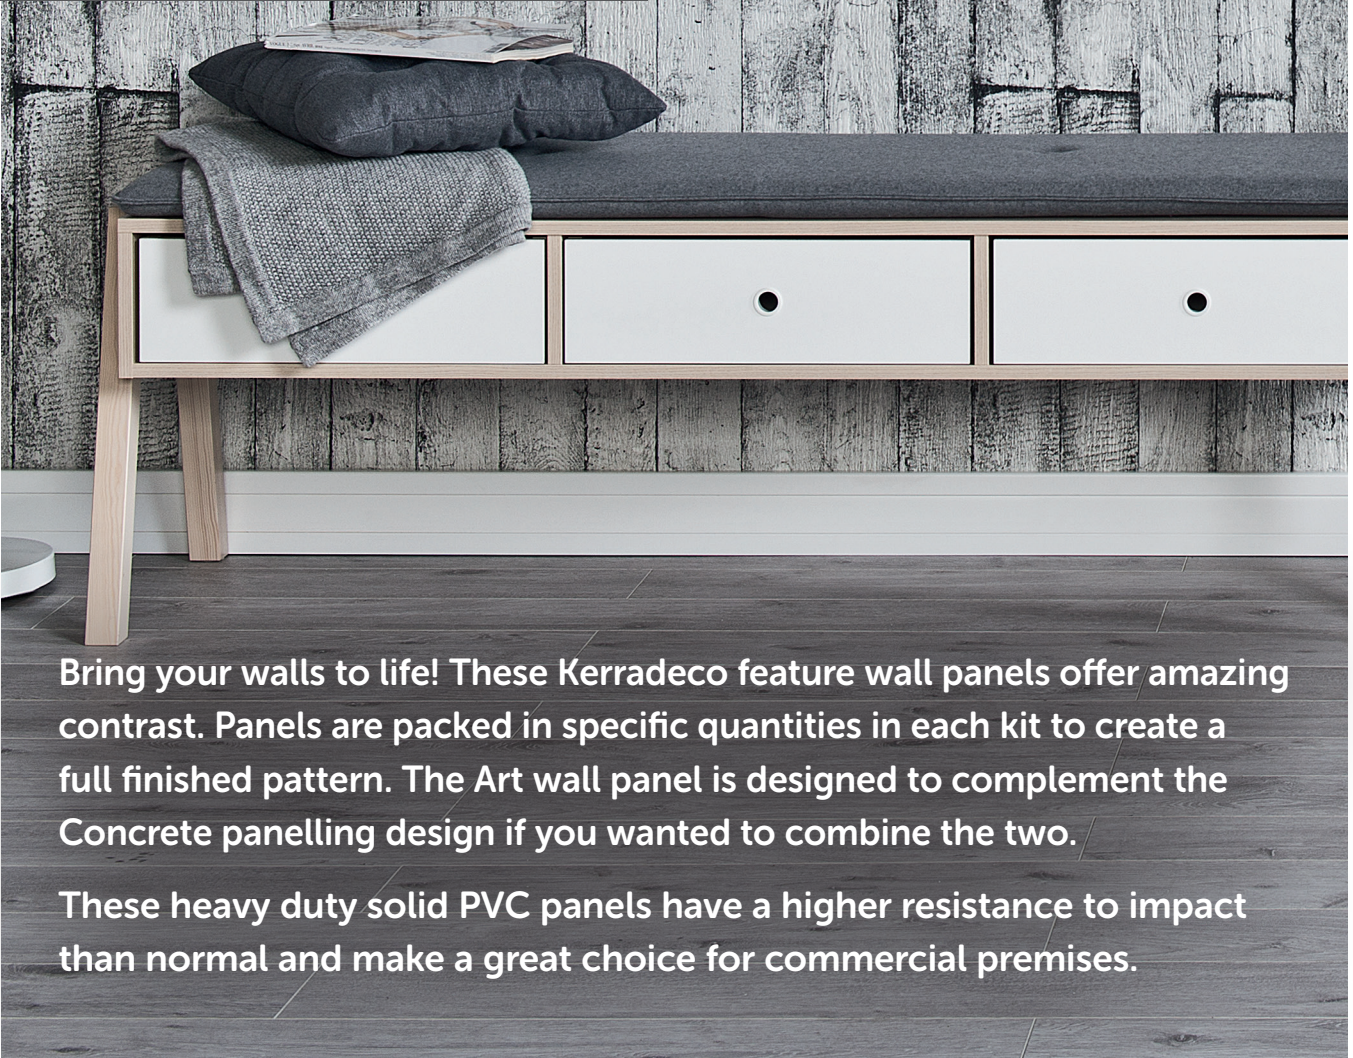

Kerradeco Range

(2700 x 295 x 9mm)

Bring your walls to life! These Kerradeco feature wall panels offer amazing contrast. Panels are packed in specific quantities in each kit to create a full finished pattern. The Art wall panel is designed to complement the Concrete panelling design if you wanted to combine the two.

These heavy duty solid PVC panels have a higher resistance to impact than normal and make a great choice for commercial premises.

295mm

2700mm