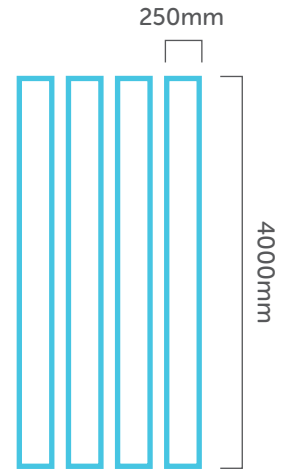

# Wall & Ceiling Panels

"Great product  
great staff."

(4000 x 250 x 7.5mm) Pack of 4

Ceiling Clad

White Ash

White Gloss

White Matt

White Chrome