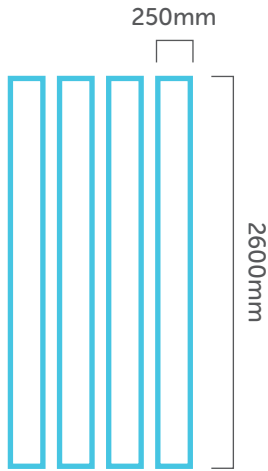

# Wall & Ceiling Panels

(2600 x 250 x 7.5mm) Pack of 4

White Sparkle

Black Sparkle

Black Marble

Pergamon Marble

Venetian Marble

Beige Marble