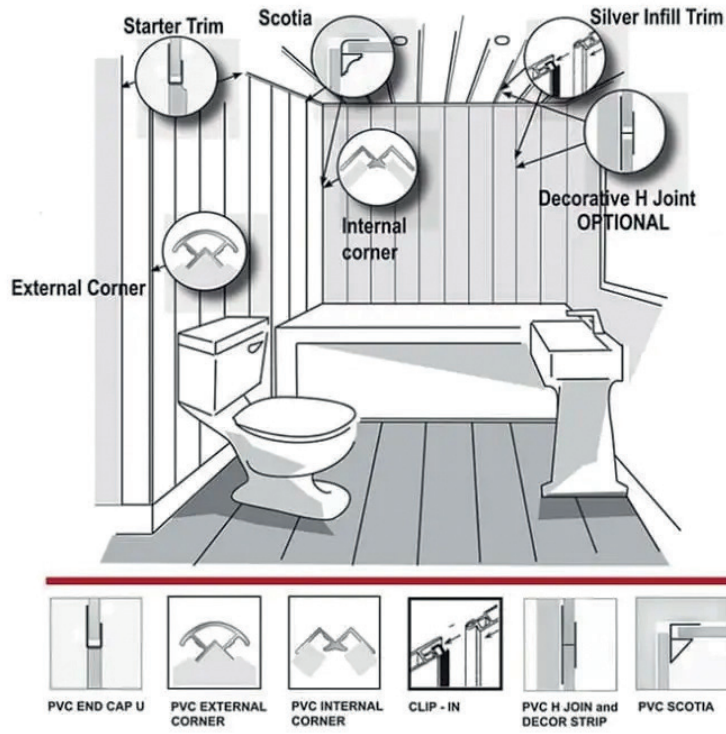

Cream

Black

Aluminium - 4mm & 10mm