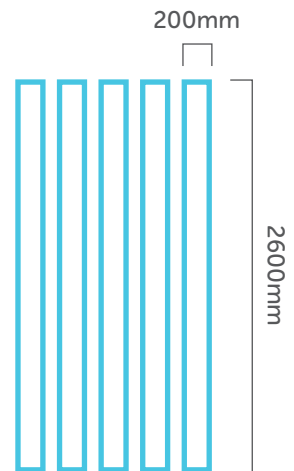

(2600 x 200 x 7.5mm) Pack of 5