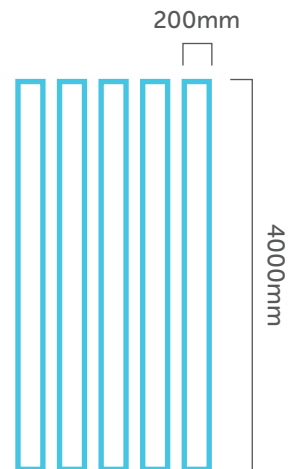

# Wall & Ceiling Panels

"Great product  
great staff."

(4000 x 250 x 7.5mm) Pack of 4

Ceiling Clad

White Ash

White Gloss

White Matt

White Chrome

(2600 x 200 x 7.5mm) Pack of 5

Moderna White & Silver

(4000 x 200 x 7.5mm) Pack of 5

Moderna White & Silver

White Chrome Strip

Gloss White V Chrome

White Sparkle

Black Sparkle